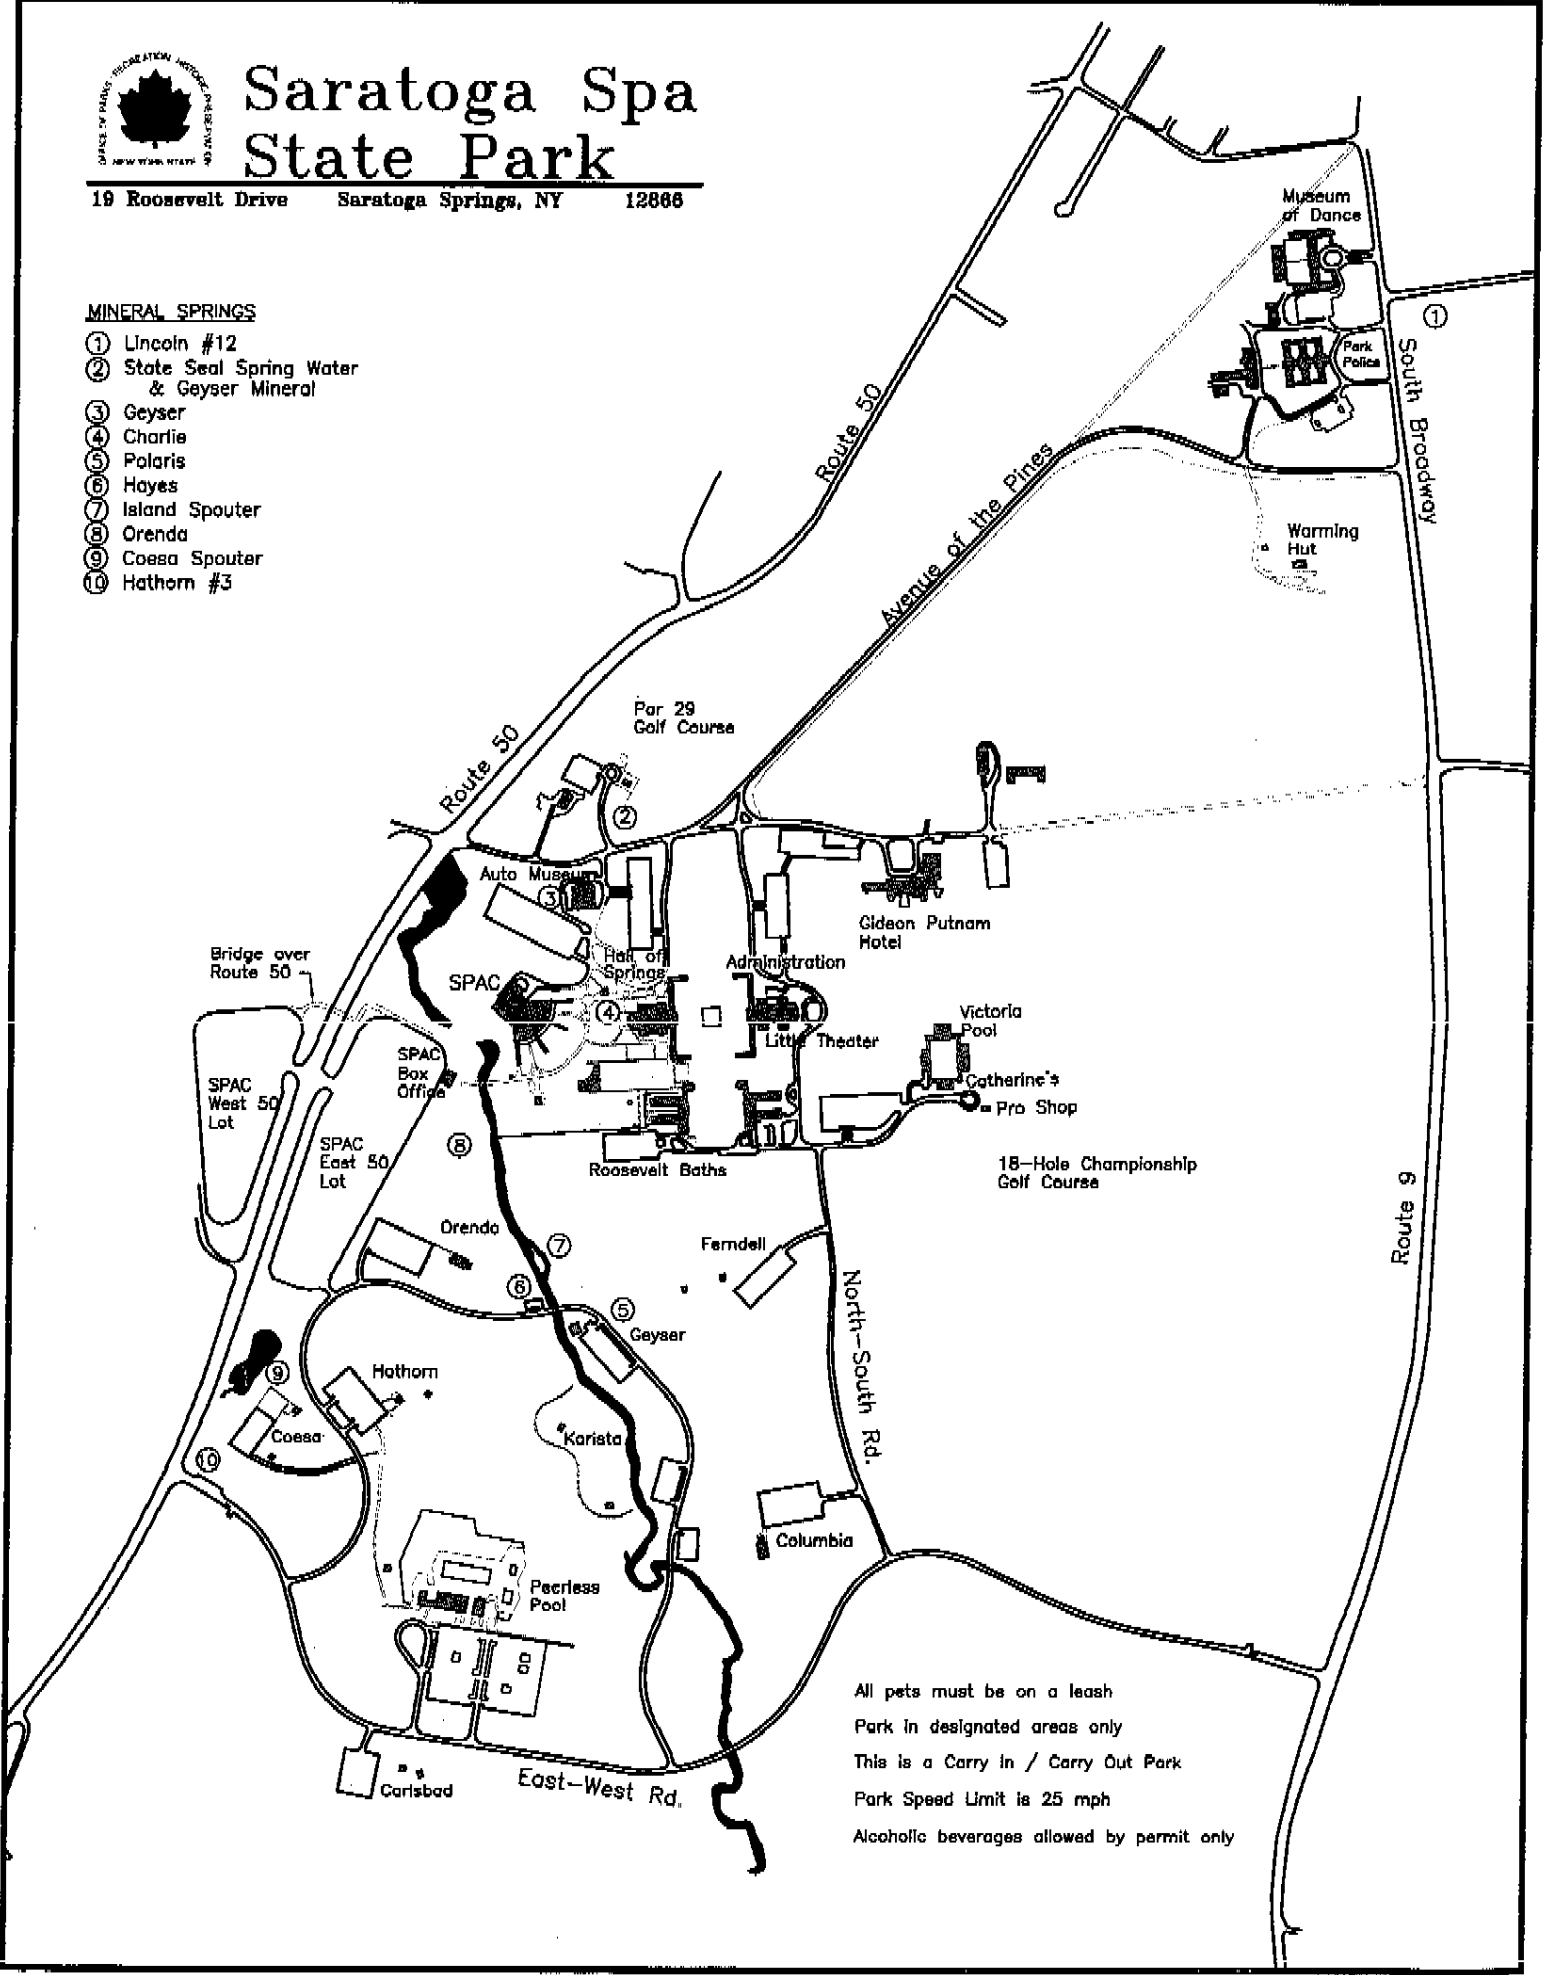

# Saratoga Spa State Park

19 Roosevelt Drive Saratoga Springs, NY 12866

### MINERAL SPRINGS

- ① Lincoln #12
- ② State Seal Spring Water & Geyser Mineral
- ③ Geyser
- ④ Charlie
- ⑤ Polaris
- ⑥ Hayes
- ⑦ Island Spouter
- ⑧ Orenda
- ⑨ Coesa Spouter
- ⑩ Hathorn #3

All pets must be on a leash  
 Park in designated areas only  
 This is a Carry In / Carry Out Park  
 Park Speed Limit is 25 mph  
 Alcoholic beverages allowed by permit only